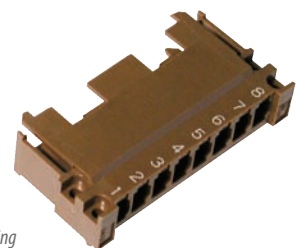

1 PC Connector (510 Series)

Duplex Backboard Housing

8-ports Backboard Housing

Duplex Package Housing

8-port Package Housing

CODE	TYPE
MU Sleeve Holder	SH

ORDER CODE example: MU - SH

CODE	TYPE
MU Removable Tool	JRT

ORDER CODE example: MU - JRT