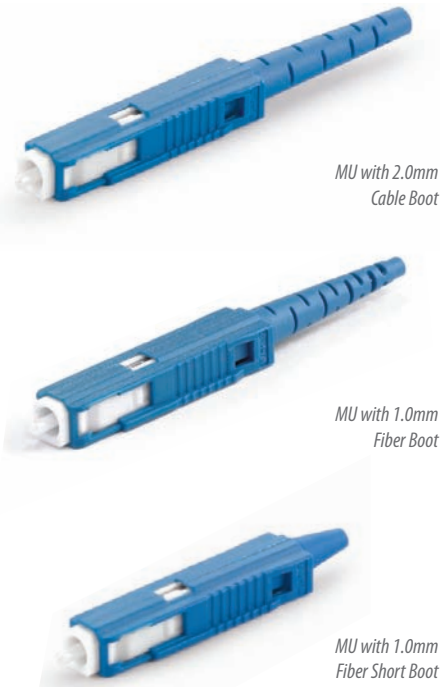

1 PC Connector (510 Series)

# MU ONE PIECE CONNECTOR

CONNECTOR	FERRULE TYPE	HOUSING	BOOT TYPE	BOOT COLOR
510 MU Connector	113 SM: 125µm	1 Blue	1 2.0mm Cable	1 Blue
	211 MM: 127µm	2 Black	2 1.0mm Fiber	2 Black
		3 Red	4 1.6mm Cable	3 Green
		4 Beige	5 1.0 Fiber Short	4 Red
		5 Brown		5 Gray
		6 Yellow		6 Yellow
		0 MU-J*		7 White
				8 Beige
				9 Lavender

510 - 113 - 519 ORDER CODE example

**Note:** Other ferrule ID size are available  
SM 126µm SM 125.5µm

**Features:**

- NTT-MU hardware compatibility
- NTT & JIS compliance
- Pre assembled 1pc style
- Compact, pull-proof design
- One piece construction
- Tunable zirconia connector ferrule
- Corrosion resistant body
- UL-rated plastic housing and boot
- Universal Duplex Clip
- Low insertion loss & back reflection