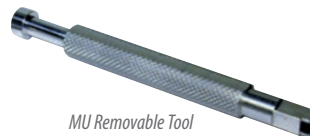

Duplex Backboard Housing

8-ports Backboard Housing

Duplex Package Housing

8-port Package Housing

CODE	TYPE
MU Sleeve Holder	SH

ORDER CODE example: MU - SH

CODE	TYPE
MU Removable Tool	JRT

ORDER CODE example: MU - JRT