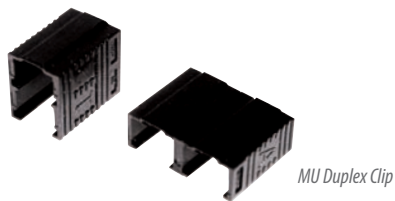

MU DUPLEX CLIP

CODE	CLIP TYPE	BOOT COLOR
512 MU Kit	1 Vertical	12 Black
	2 Horizontal	15 Brown

512 - 215 ORDER CODE example

Note: Custom configurations available upon request