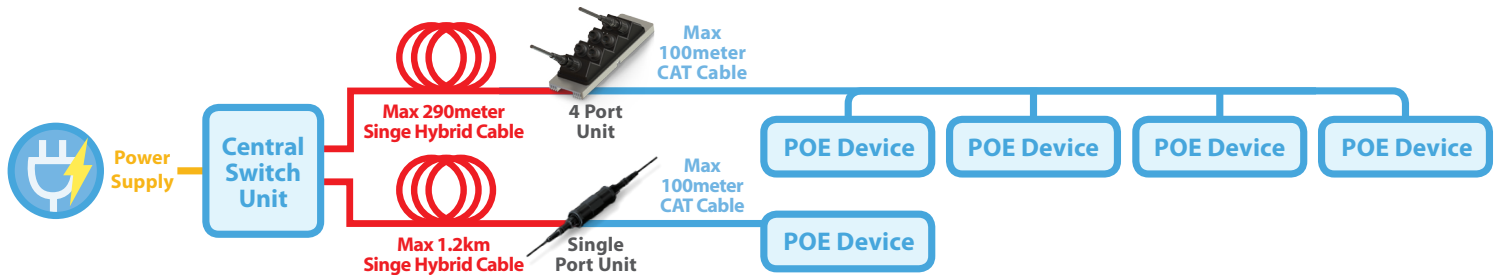

Optical Fiber + Power Connection

Extends Your POE Connection up to 3000ft

IP-ONE
Optical 'N' Electrical

iGATOR
Fiber Link

Weatherproof Fiber+ Power Hybrid Connectivity Solution

- Optical Fiber + Power Hybrid Connectivity solution
- Single connection with one connector
- IP-68 rated housing
- DC Power distance - 1Km (-48V, 40W over 12 AWG cable)

Weatherproof Optical Fiber to POE Media Converter

- Extend distance limit of POE with Fiber
- Input with Single cable, output max up to 6 x POE
- Support data Rate up to 1Gbps
- No need for local power supply for repeater