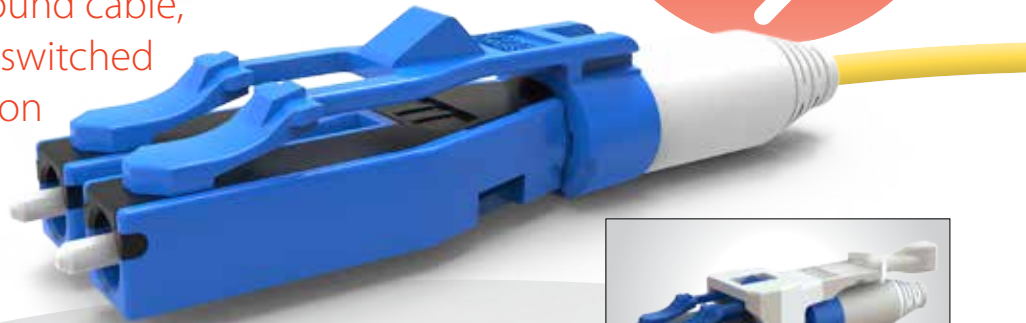

NEW EZ-FLIP®

LC Polarity Reversible Connector

The Duplex LC connector for Round cable, which allows the polarity to be switched without connector re-termination or twisting of the fiber

- Push/Pull Tab Ready for High Density applications
- Uniboot Connector aids cable management
- Polarity Reversal without twisting fiber
- Visual indication for Polarity Check
- Short boot design for reduced connector length

PUSH-PULL TAB READY