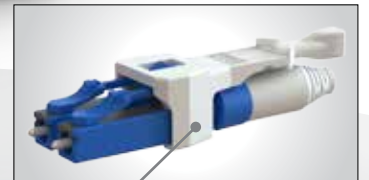

NEW EZ-FLIP®

LC Polarity Reversible Connector

The Duplex LC connector for Round cable, which allows the polarity to be switched without connector re-termination or twisting of the fiber

- Push/Pull Tab Ready for High Density applications
- Uniboot Connector aids cable management
- Polarity Reversal without twisting fiber
- Visual indication for Polarity Check
- Short boot design for reduced connector length

PUSH-PULL TAB READY